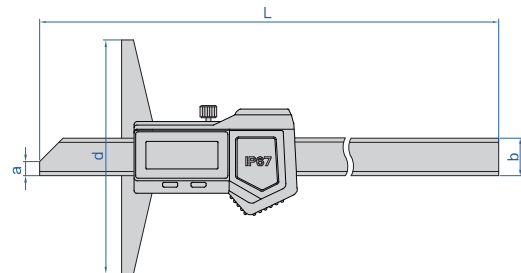

IP67 WATERPROOF DIGITAL DEPTH GAUGES

IP67
WATERPROOF

DATA
OUTPUT

1543-150

- IP67 dust/waterproof
- Resolution: 0,01mm/0,0005"
- Button function: zero, on/off, mm/inch
- Battery CR2032
- Meet DIN862
- Made of stainless steel
- Optional accessory:
wireless transmitter code **7315-26** (receiver is needed)

Code	Range	Accuracy	L	a	b	d
1543-150	0-150mm/0-6"	±0.03mm	240mm	6mm	16mm	100mm
1543-200	0-200mm/0-8"	±0.03mm	290mm	6mm	16mm	100mm
1543-300	0-300mm/0-12"	±0.03mm	390mm	6mm	16mm	150mm